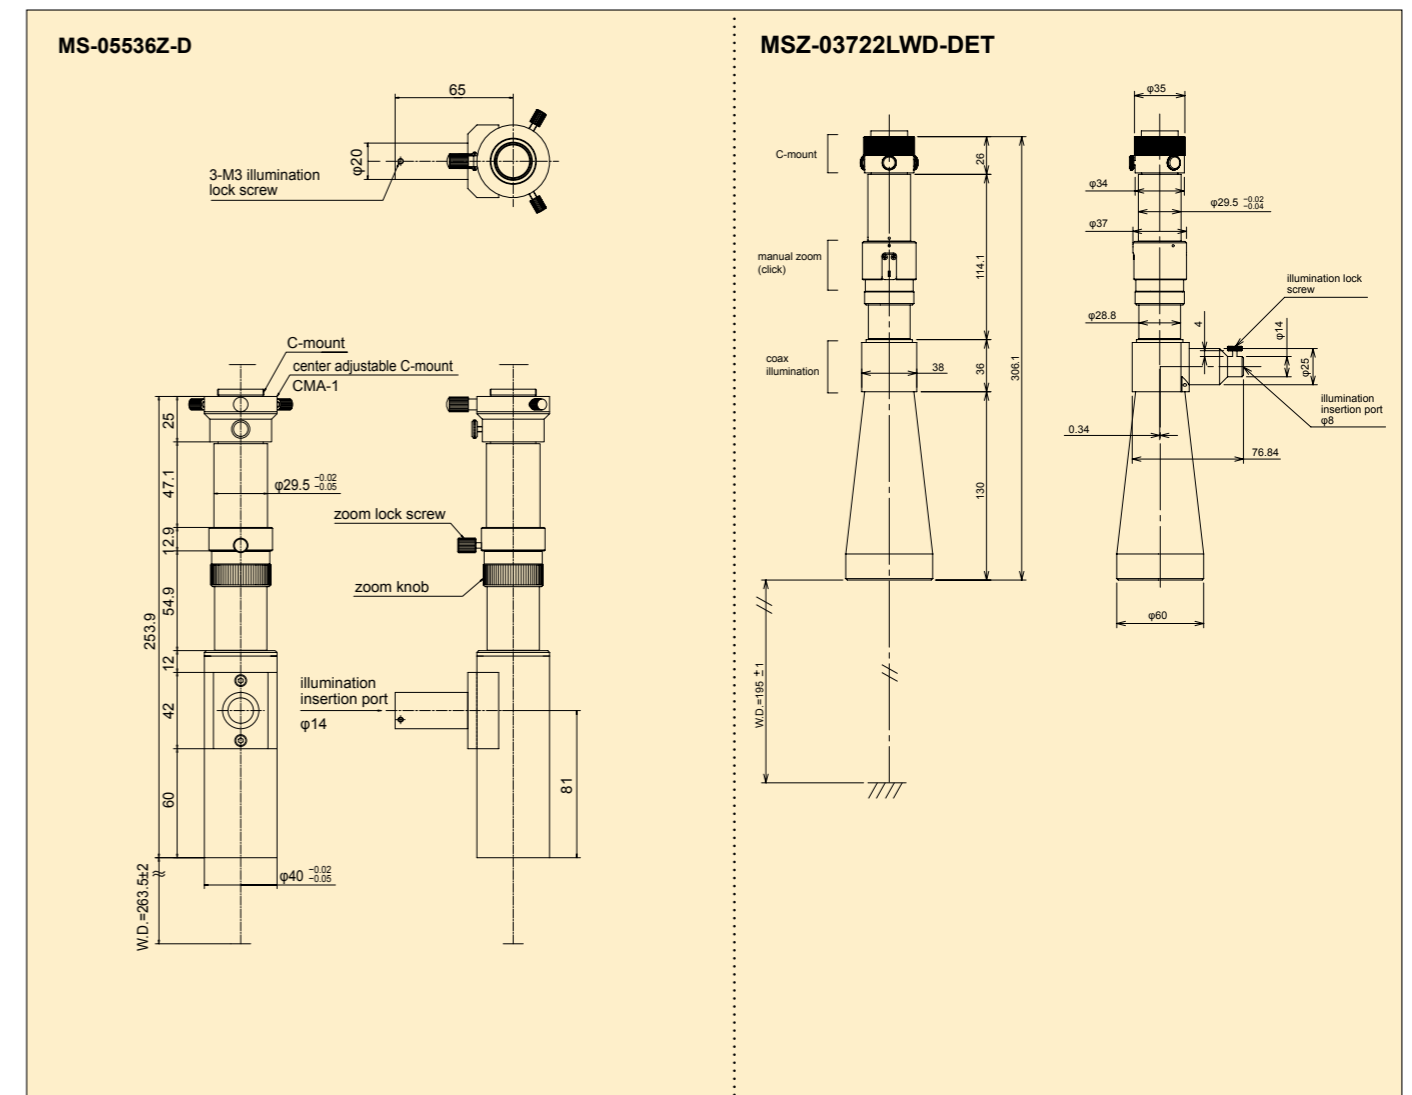

Compact Zoom Tube series

0.7X ~ 4.5X Zoom Tube

0.7X ~ 4.5X Short Zoom Tube

MSZ-0745D-DET(-INF) is a compact zoom tube lens with magnification of 0.7X-4.5X. Ideal for having consistent inspection at different magnifications. Discrete zoom values (in the zoom range) can be set by click detent. This feature is also provided for inner focus. Magnification of MS-501S can be changed by conversion lens (optional).

Specification

Model #	MSZ-0745-DET (-INF)		MSZ-0745D-DET (-INF)		MS-501S	
Magnification	0.7X	4.5X	0.7X	4.5X	0.7X	4.5X
Coaxial illumination	x		o		x	
Working distance	92.3mm		92.3mm		90mm	
Focal depth	1.8mm	0.13mm	1.8mm	0.13mm	1.8mm	0.13mm
Distortion	0.50%	0.10%	0.50%	0.10%	0.50%	0.10%
Resolution LP/mm	86LP/mm	204LP/mm	86LP/mm	204LP/mm	86LP/mm	204LP/mm
Resolution power	11.6μm	4.9μm	11.6μm	4.9μm	11.6μm	4.9μm
NA	0.029	0.069	0.029	0.069	0.029	0.069
F number	12.8	32.6	12.8	32.6	12.8	32.6
Camera mount	C-MOUNT		C-MOUNT		C-MOUNT	
Equivalent CCD	1/2 inch camera		1/2 inch camera		2/3 inch camera	
Detent click	o		o		x	
An Accessory	2mm Hex wrench		2mm Hex wrench		2mm Hex wrench	
Weight	440 g / (-INF : 470g)		470 g / (-INF : 500 g)		385 g	

Compact zoom tube with magnifications 0.55X-3.6X and 0.37X-2.23X. Ideal for having consistent inspection at different magnifications. The option of discrete zoom values, (in the zoom range) achieved by click detent, provided for MSZ-03722LWD-DET lens.

Specification

Model #	MS-05536Z-D		MSZ-03722LWD-DET	
Magnification	0.55X	3.6X	0.37X	2.23X
Coaxial illumination	o		o	
Working distance	263.5mm		195mm	
Focal depth	1.82mm	0.24mm	9.99mm	0.6mm
Distortion	0.22%	0.18%	0.79%	0.26%
Resolution LP/mm	37LP/mm	100LP/mm	21LP/mm	54LP/mm
Resolution power	27.3μm	9.9μm	23μm	9.3μm
NA	0.012	0.034	0.04	0.043
F number	40.7	14.8	17.1	37.6
Camera mount	C-MOUNT		C-MOUNT	
Equivalent CCD	2/3 inch camera		1/2 inch camera	
Detent click	x		o	
Accessory	x		2mm Hex wrench	
Weight	620g		680g	