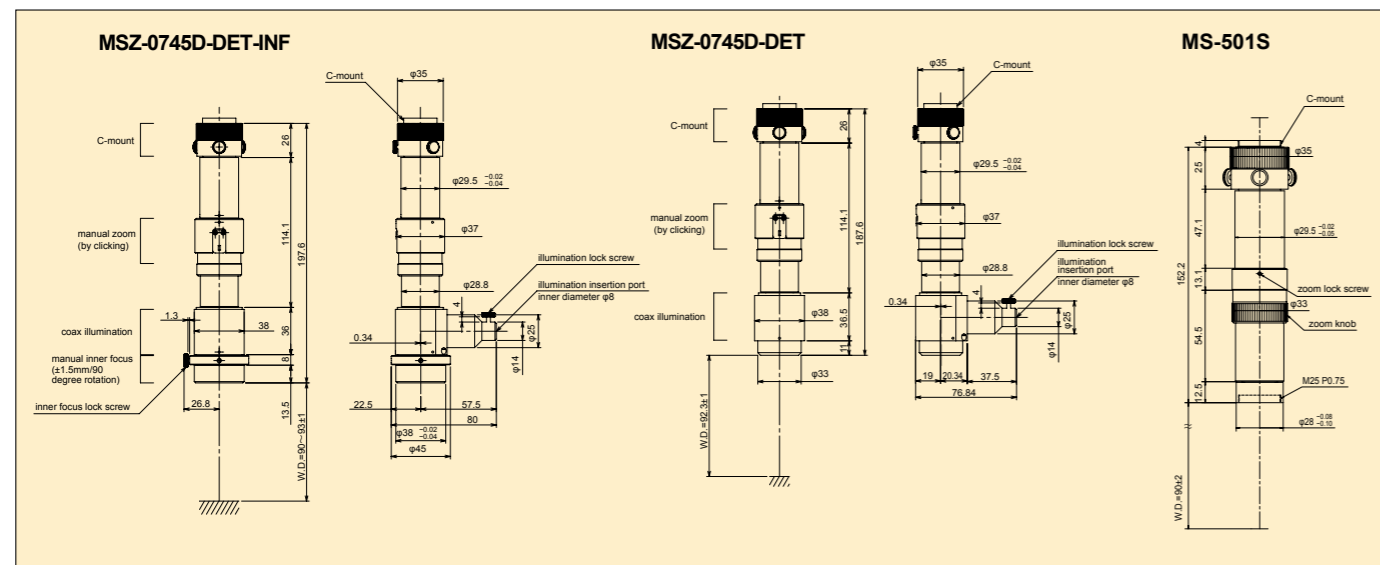

Compact Zoom Tube series

0.7X ~ 4.5X Zoom Tube

0.7X ~ 4.5X Short Zoom Tube

MSZ-0745D-DET(-INF) is a compact zoom tube lens with magnification of 0.7X-4.5X. Ideal for having consistent inspection at different magnifications. Discrete zoom values (in the zoom range) can be set by click detent. This feature is also provided for inner focus. Magnification of MS-501S can be changed by conversion lens (optional).

Specification

Model #	MSZ-0745-DET (-INF)		MSZ-0745D-DET (-INF)		MS-501S	
Magnification	0.7X	4.5X	0.7X	4.5X	0.7X	4.5X
Coaxial illumination	x		o		x	
Working distance	92.3mm		92.3mm		90mm	
Focal depth	1.8mm	0.13mm	1.8mm	0.13mm	1.8mm	0.13mm
Distortion	0.50%	0.10%	0.50%	0.10%	0.50%	0.10%
Resolution LP/mm	86LP/mm	204LP/mm	86LP/mm	204LP/mm	86LP/mm	204LP/mm
Resolution power	11.6μm	4.9μm	11.6μm	4.9μm	11.6μm	4.9μm
NA	0.029	0.069	0.029	0.069	0.029	0.069
F number	12.8	32.6	12.8	32.6	12.8	32.6
Camera mount	C-MOUNT		C-MOUNT		C-MOUNT	
Equivalent CCD	1/2 inch camera		1/2 inch camera		2/3 inch camera	
Detent click	o		o		x	
An Accessory	2mm Hex wrench		2mm Hex wrench		2mm Hex wrench	
Weight	440 g / (-INF : 470g)		470 g / (-INF : 500 g)		385 g	

Compact zoom tube with magnifications 0.55X-3.6X and 0.37X-2.23X. Ideal for having consistent inspection at different magnifications. The option of discrete zoom values, (in the zoom range) achieved by click detent, provided for MSZ-03722LWD-DET lens.

Specification

Model #	MS-05536Z-D		MSZ-03722LWD-DET	
Magnification	0.55X	3.6X	0.37X	2.23X
Coaxial illumination	o		o	
Working distance	263.5mm		195mm	
Focal depth	1.82mm	0.24mm	9.99mm	0.6mm
Distortion	0.22%	0.18%	0.79%	0.26%
Resolution LP/mm	37LP/mm	100LP/mm	21LP/mm	54LP/mm
Resolution power	27.3μm	9.9μm	23μm	9.3μm
NA	0.012	0.034	0.04	0.043
F number	40.7	14.8	17.1	37.6
Camera mount	C-MOUNT		C-MOUNT	
Equivalent CCD	2/3 inch camera		1/2 inch camera	
Detent click	x		o	
Accessory	x		2mm Hex wrench	
Weight	620g		680g	