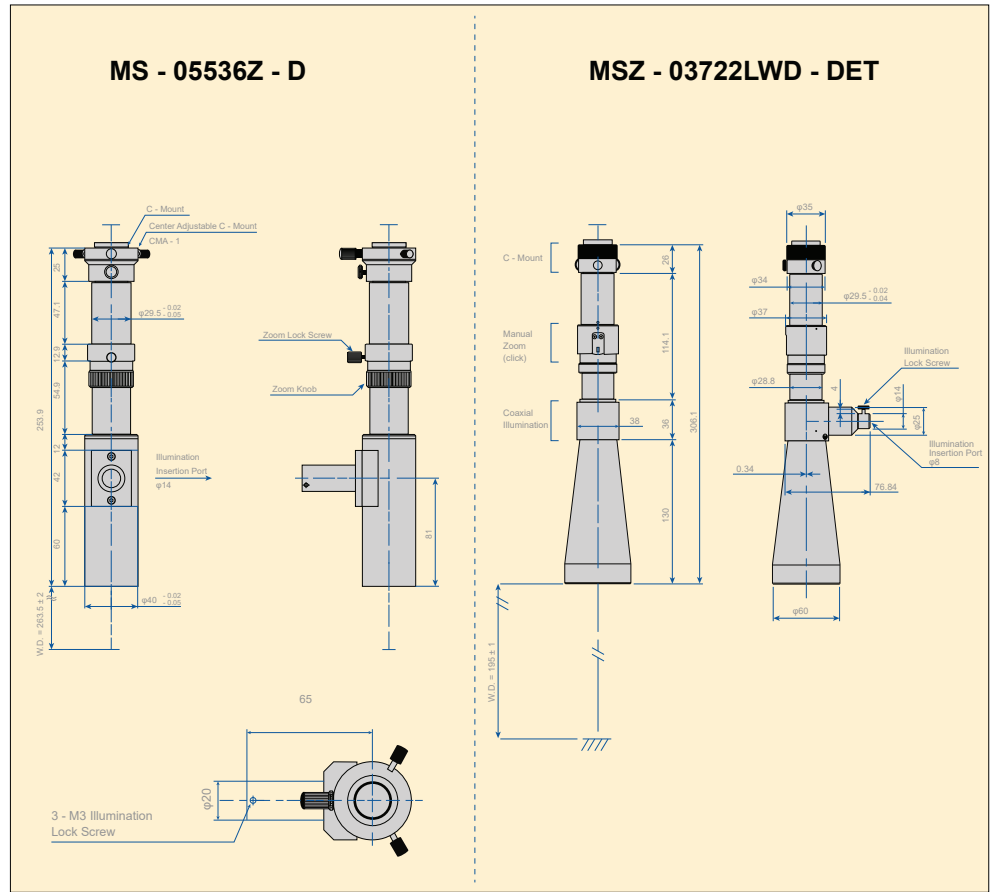

## MSZ Zoom Tube Series

0.55X ~ 3.6X Zoom Tube

0.37X ~ 2.23X Zoom Tube

This series of compact zoom tube lens are ideal for maintaining consistent inspection levels of different magnifications.

Detent options can set discrete zoom values, provided for MSZ - 03722LWD - DET lens.

## Specifications

Model	MSZ - 05536Z - D		MSZ - 03722LWD - DET	
Magnification	0.55 X	3.6 X	0.37 X	2.23 X
Coaxial Illumination	o		x	
Working Distance	263.5 mm		90 mm	
Focal Depth	1.82 mm	0.24 mm	9.99 mm	0.6mm
Distortion	0.22%	0.18%	0.79%	0.26%
Resolution LP / mm	37LP / mm	100 LP / mm	21 LP / mm	54 LP / mm
Resolution Power	27.3 μm	9.9 μm	23 μm	9.3 μm
NA	0.012	0.034	0.04	0.043
F Number	40.7	14.8	17.1	37.6
Camera Mount	C Mount		C Mount	
Equivalent CCD	2/3 inch camera		1/2 inch camera	
Detent Click	x		o	
Accessory	x		2mm Hex Wrench	
Weight	620g		680g	